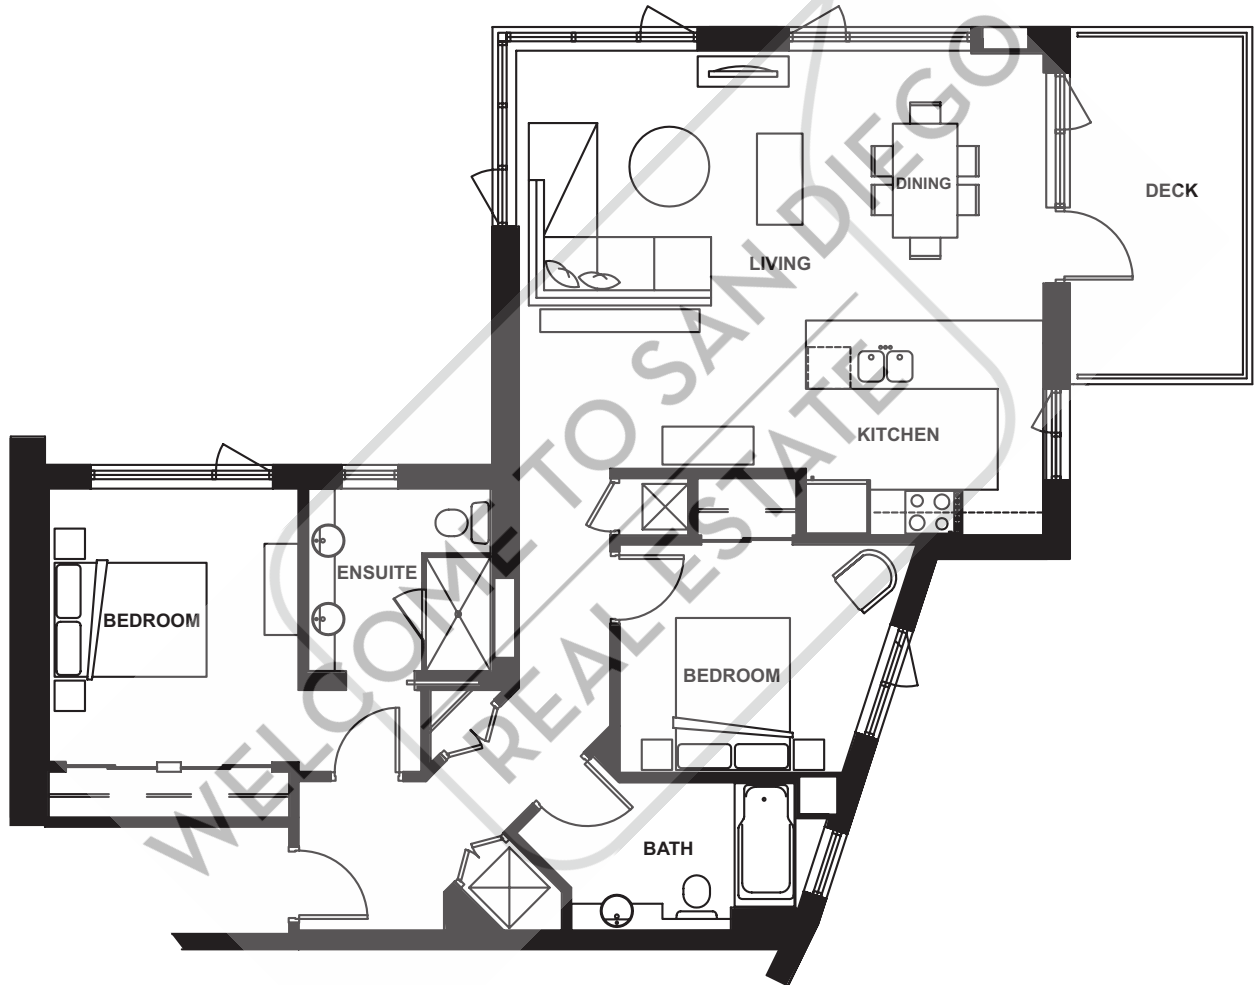

**Plan M**  
2 Bedroom  
1,371 square feet

*In a continuing effort to improve our product, we reserve the right to make modifications or changes to floorplans, materials, landscaping, specifications and features without notice. Some items are not available with every home. Floorplans may vary with unit locations. Square footage is approximate. Please consult a sales representative for additional information.*

**Plan N**  
2 Bedroom  
1,251 square feet

*In a continuing effort to improve our product, we reserve the right to make modifications or changes to floorplans, materials, landscaping, specifications and features without notice. Some items are not available with every home. Floorplans may vary with unit locations. Square footage is approximate. Please consult a sales representative for additional information.*

**Plan O**  
2 Bedroom  
1,235 square feet

*In a continuing effort to improve our product, we reserve the right to make modifications or changes to floorplans, materials, landscaping, specifications and features without notice. Some items are not available with every home. Floorplans may vary with unit locations. Square footage is approximate. Please consult a sales representative for additional information.*