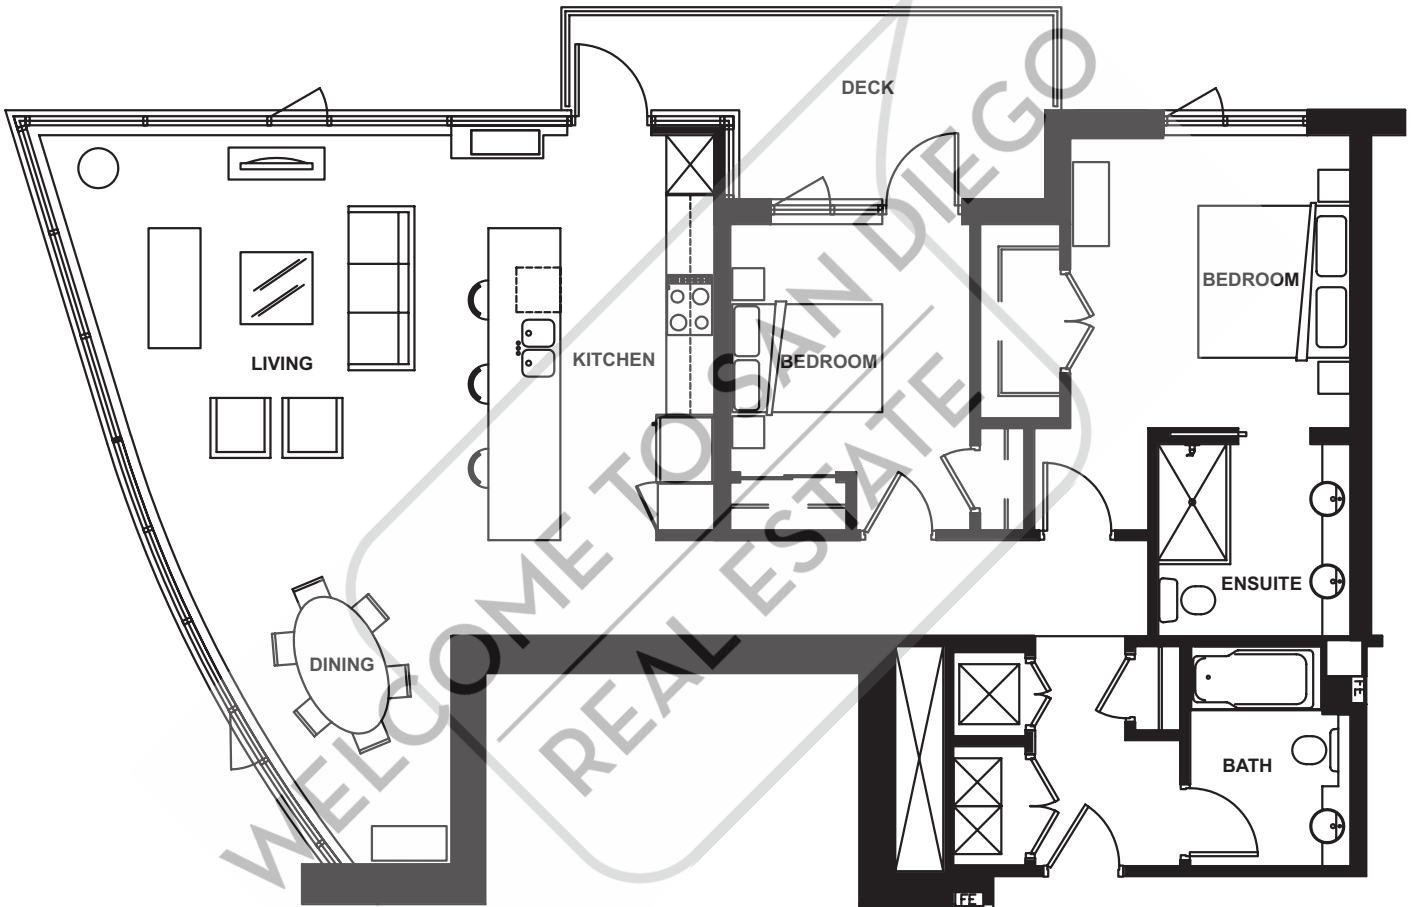

Plan M
2 Bedroom
1,371 square feet

In a continuing effort to improve our product, we reserve the right to make modifications or changes to floorplans, materials, landscaping, specifications and features without notice. Some items are not available with every home. Floorplans may vary with unit locations. Square footage is approximate. Please consult a sales representative for additional information.