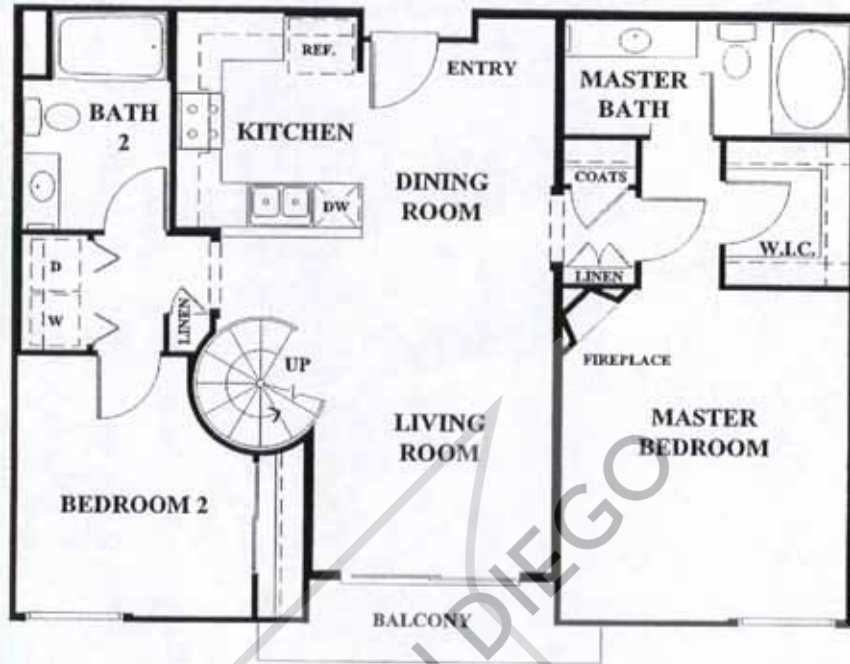

## PARK BOULEVARD WEST Residence 1A

- Spacious one bedroom • One bath
- Approximately 777 square feet

In an effort to improve our product to meet consumer needs, we reserve the right to modify features, specifications, plans, and pricing without notice and/or obligation. All square footage is approximate. Not all features are available in all plans. The above floorplan is a representation of a typical floorplan at Park Boulevard West. Entry, ceiling, window, and wall configurations vary per plan and location in a particular building. See Sales Representatives for details. ©2003 D.R. Horton Homes – Western Pacific Housing, San Diego Division.

## PARK BOULEVARD WEST Residence 2B

- Two bedrooms • Two baths
- Approximately 1,112 square feet

In an effort to improve our product to meet consumer needs, we reserve the right to modify features, specifications, plans, and pricing without notice and/or obligation. All square footage is approximate. Not all features are available in all plans. The above floorplan is a representation of a typical floorplan at Park Boulevard West. Entry, ceiling, window, and wall configurations vary per plan and location in a particular building. See Sales Representatives for details. ©2003 D.R. Horton Homes – Western Pacific Housing, San Diego Division.

## First Floor

## Second Floor