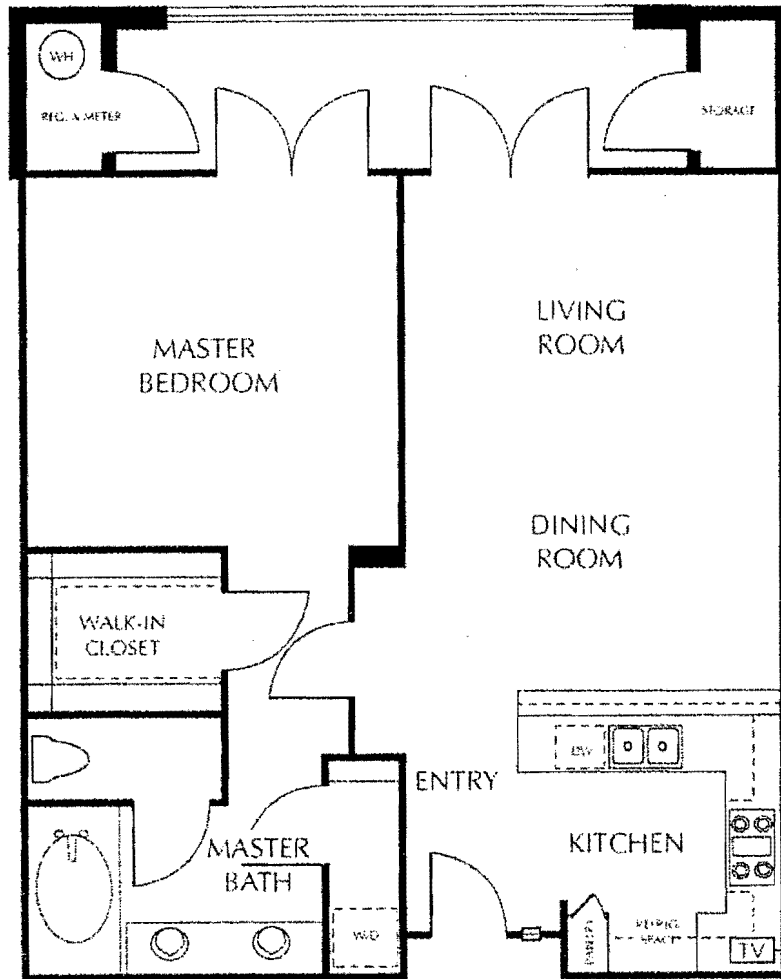

CITY WALK

FIRST STORY

SECOND STORY

PLAN AL 1

1 Bedroom + Office 1.5 Bath

1,225 Square Feet

4th & 5th Floor

Floor Plans, Site Plans, and Elevations are approximate and should not be relied on for exact dimensions.

In an effort to continuously improve the product, The Olean Company reserves the right

CITY WALK

SINGLE STORY

PLAN CF 1
1 Bedroom 1 Bath
970 Square Feet
3rd Floor

Floor Plans, Site Plans, and Elevations are approximate and should not be relied on for exact dimensions. In an effort to continuously improve the product, The Olson Company reserves the right to change Floor Plans, Specifications, and Prices, without notice.

CITY WALK

FIRST STORY

SECOND STORY

PLAN BL 1
1 Bedroom + Office 1.5 Bath
1,300 Square Feet
4th & 5th Floor

Floor Plans, Site Plans, and Elevations are approximate and should not be relied on for exact dimensions. In an effort to continuously improve the product, The Olson Company reserves the right