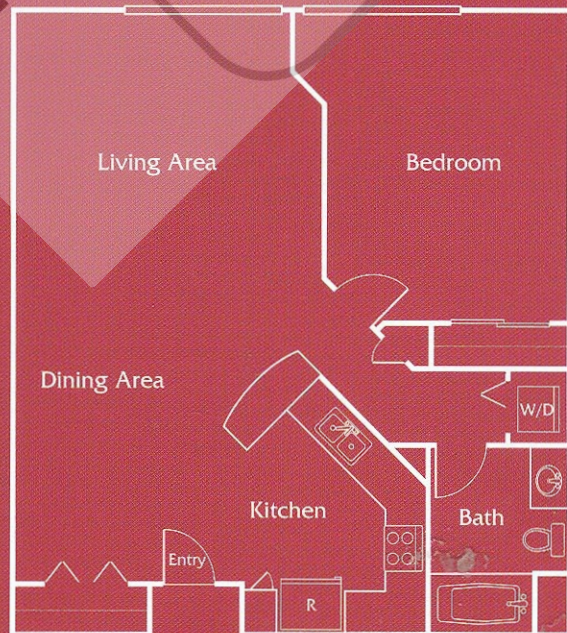

781 Square Feet

1 Bedroom

1 Bath

880 Square Feet

1 Bedroom

1 Bath

WELCOME TO SAN DIEGO
REAL ESTATE

unique