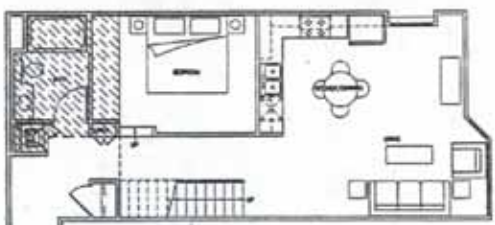

UNIT 11m - 7th Level

UNIT 11m - 6th Level