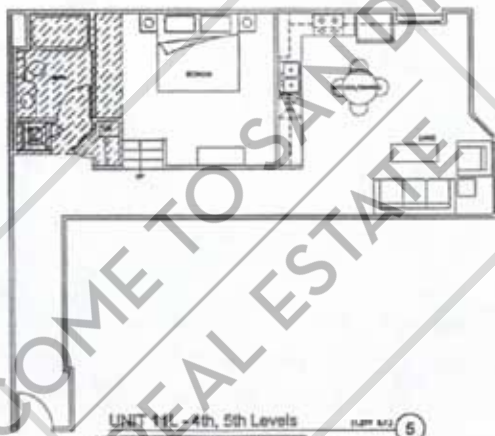

UNIT 11L - 4th, 5th Levels