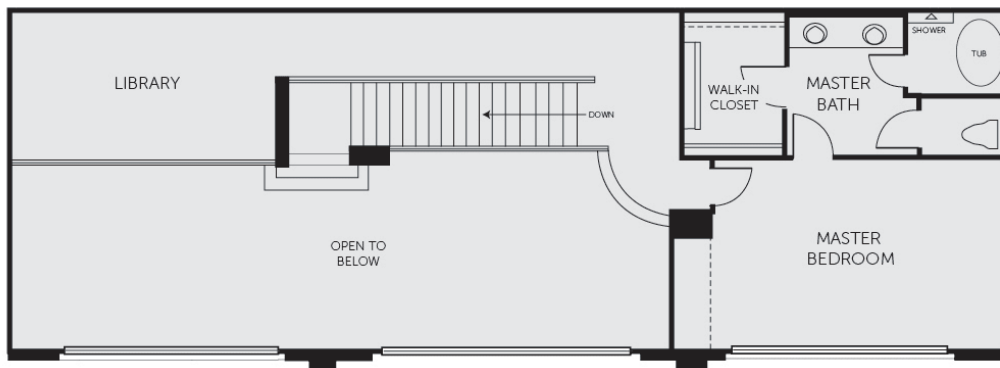

PENTHOUSE PLAN 3

3,720 Sq. Ft. | 2 Bedrooms + Den | 2.5 Baths

LEVEL 2

LEVEL 1