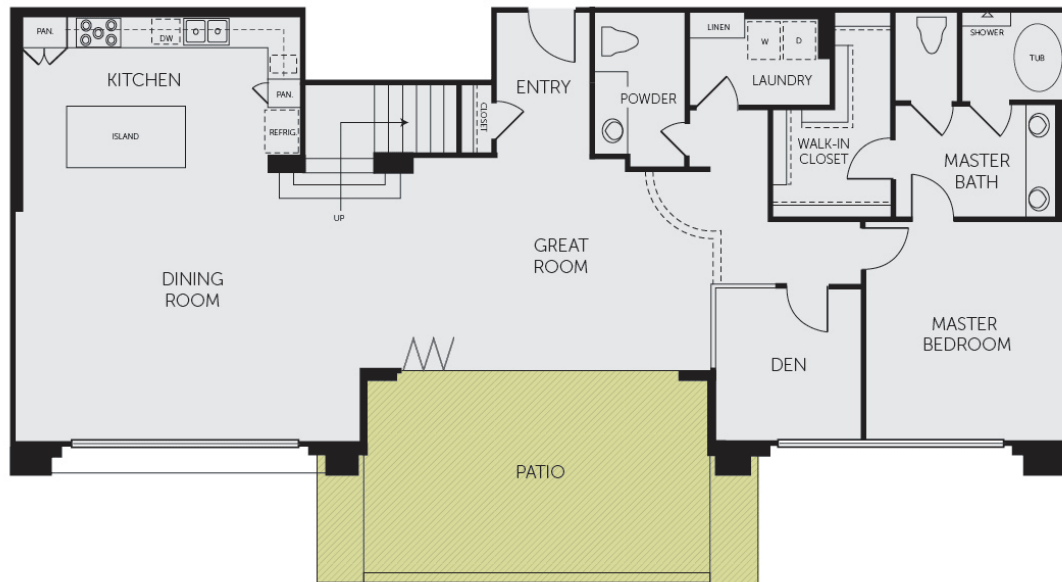

PENTHOUSE PLAN 3

3,720 Sq. Ft. | 2 Bedrooms + Den | 2.5 Baths

LEVEL 2

LEVEL 1