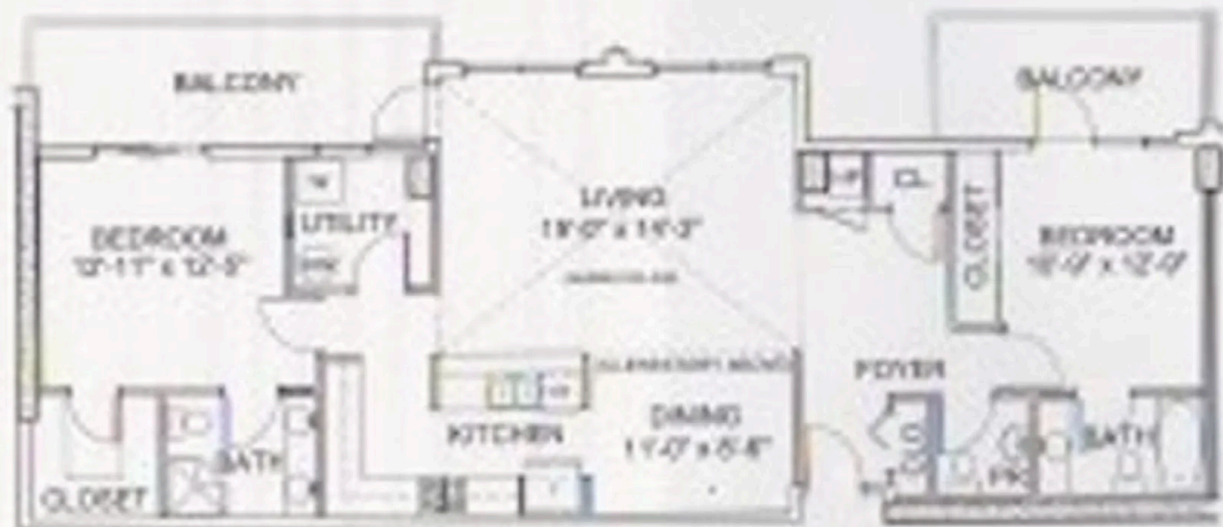

J-1 MODEL

Unit Type A
 2 Bedroom
 9th Floor Only
 Enclosed Area
 1 Bedroom
 Balcony / Terrace
 217 sq. ft.
 Total Area
 1,807 sq. ft.

FLOOR PLAN
 SCALE: 1/8" = 1'-0"

* Actual model, unit floor plans and dimensions for illustration purposes only and may vary by actual unit.